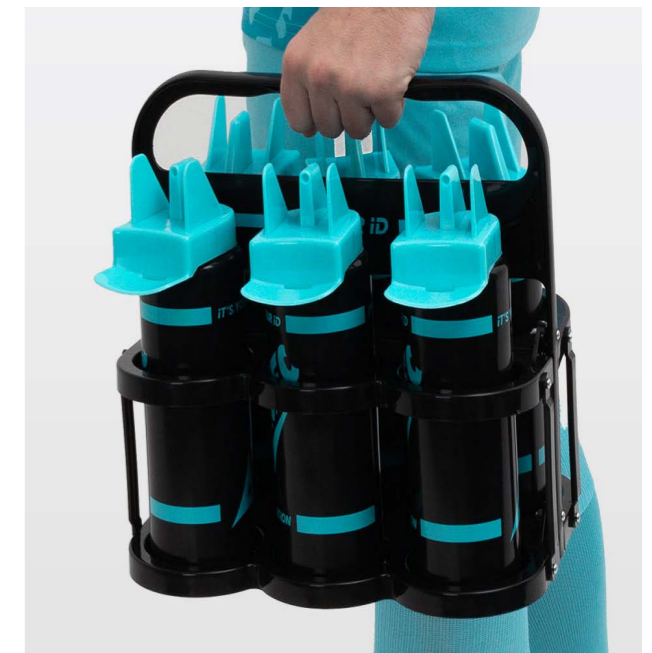

HYDRATION 600ML BOTTLE

AV-WB6025

Lifecycle: May 2029
Size Availability: 600ml
Direct: £2.95

Product Features :
: 600ml Capacity
: Lightweight and Durable
: Easy Squeeze Self-Sealing Valve Nozzle

AV-WATERH

HYDRATION 600ML BOTTLE CARRIER

Lifecycle: May 2029
Size Availability: 600ml
Direct: £4.40

Product Features :
: Carry Handle for Easy Transportation
: Collapsible Hinged Compartment for Ease of Storage
: Water Bottles Not Included

HYDRATION 1L WATER BOTTLE

AV-WB1025

Lifecycle: May 2029
Size Availability: 1L
Direct: £3.65

Product Features :
: 1 Litre Capacity
: Lightweight and Durable
: No-Touch Hygiene Spout

AV-WBCR25

HYDRATION 1L BOTTLE CARRIER

Lifecycle: May 2029
Size Availability: 1L
Direct: £9.75

Product Features :
: Carry Handle for Easy Transportation
: Collapsible Hinged Compartment for Ease of Storage
: Water Bottles not Included