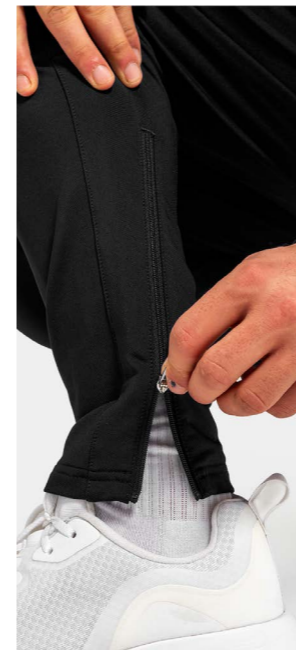

AV-2624FC-010  
Black

AV-2624FC-410  
Navy

AV-4824FC-010  
Black

AV-4824FC-410  
Navy

**Lifecycle:** May 2030  
**Size Availability:** XSJ - 3XL  
**Direct:** Junior £17.95  
 Youth £21.90  
 Adult £22.55