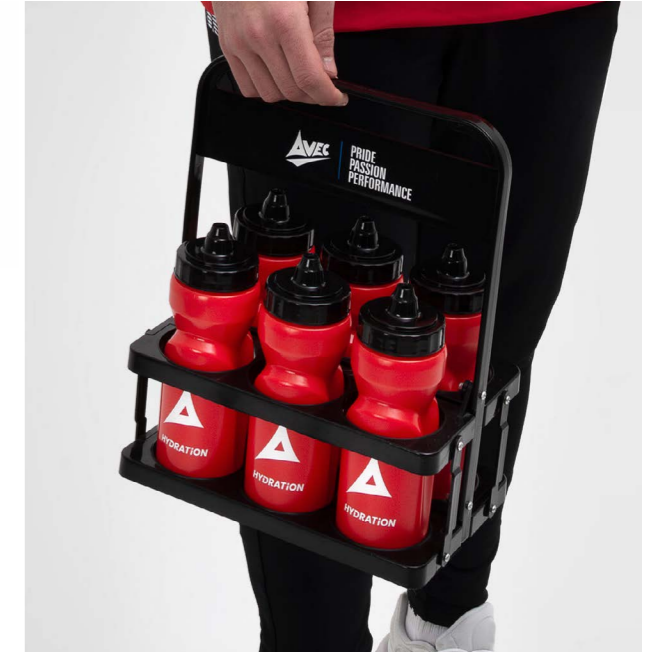

HYDRATION 600ML BOTTLE CARRIER

Lifecycle: May 2029
Size Availability: 600ml
Direct: £4.40

Product Features :
: Carry Handle for Easy Transportation
: Collapsible Hinged Compartment for Ease of Storage
: Water Bottles Not Included