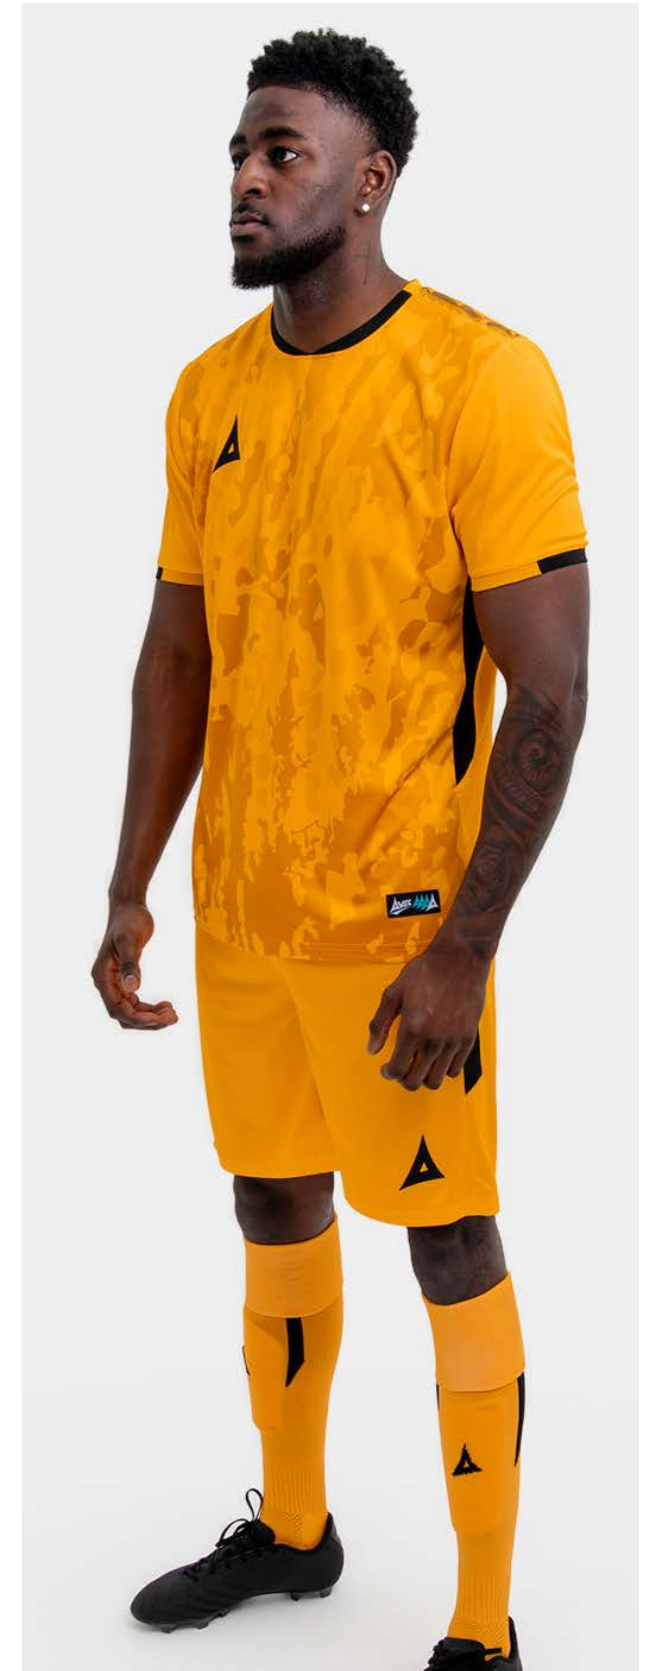

Expertly Designed to Pair with the Pro Intent Short and Sock

TEAMWEAR '26

IT'S YOUR ID

**Lifecycle:** May 2028  
**Size Availability:** SJ - 3XL  
**Direct:** Junior £6.95  
 Youth £8.50  
 Adult £8.75

**Product Features :**  
 : Embroidered Avec Heritage 'A' Logo  
 : Ultra-Mesh ¾ Side Seam for Improved Breathability  
 : Quick-Drying Interlock Polyester Fabric  
 : Elasticated Waistband with Drawstring for Optimal Sizing