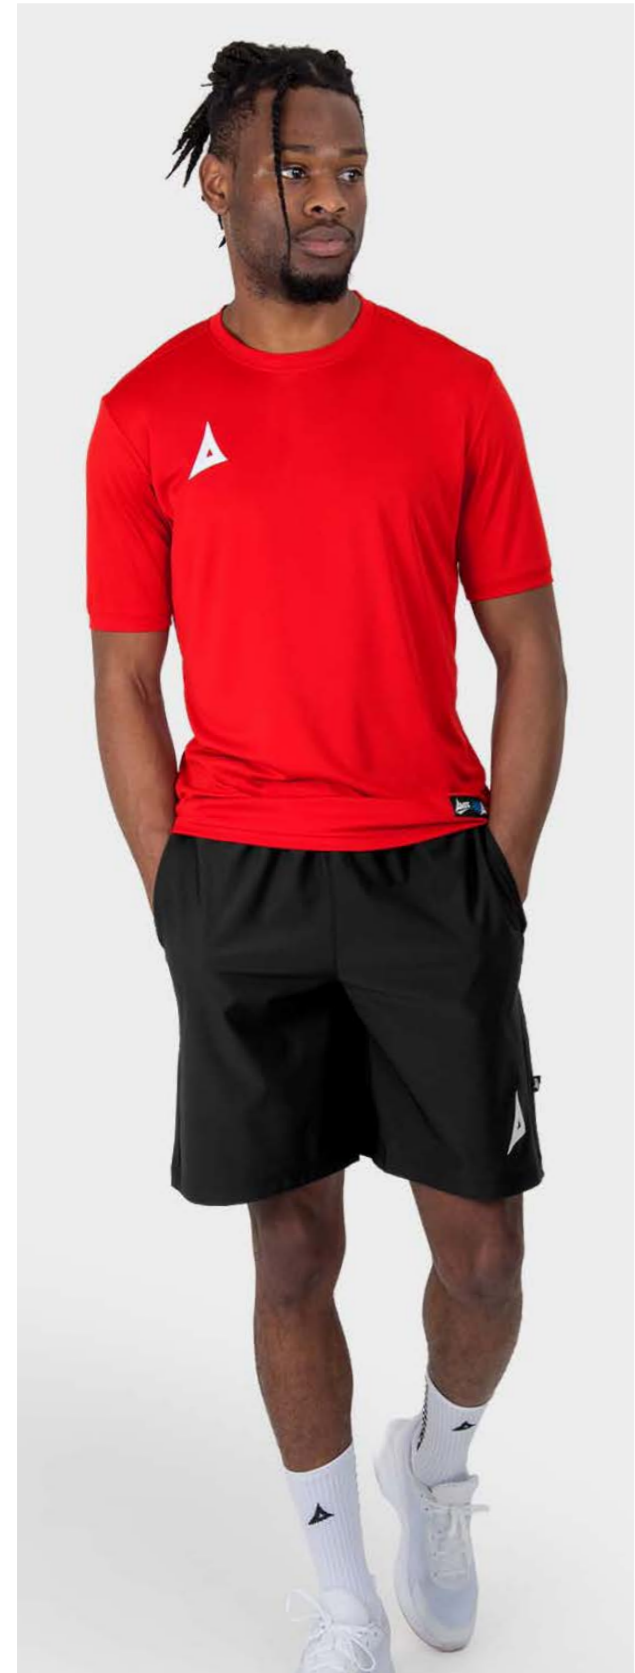

Lifecycle: May 2030
Size Availability: XSJ - 3XL
Direct: Junior £17.95
Youth £21.90
Adult £22.55

1. **Product Features :**
2. : Embroidered Avec Heritage 'A' Logo
   - : Side Zipped Pockets
   - : Quick Drying Fabric
   - : Ankle Zips for a Custom Fit and Modern Athletic look
   - : Machine Washable