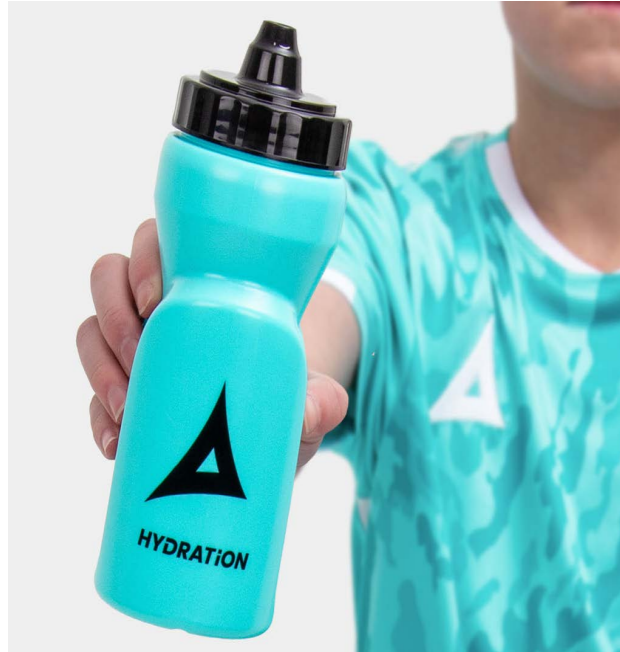

HYDRATION 600ML BOTTLE

AV-WB6025

Lifecycle: May 2029
Size Availability: 600ml
Direct: £2.95

Product Features :
: 600ml Capacity
: Lightweight and Durable
: Easy Squeeze Self-Sealing Valve Nozzle