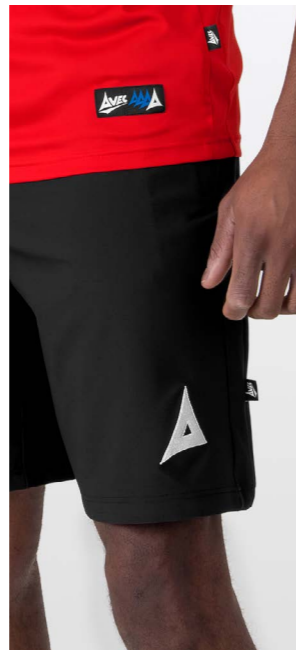

SPORTSWEAR '26

IT'S YOUR ID

**Lifecycle:** May 2030  
**Size Availability:** XLJ - 3XL  
**Direct:** Youth £14.55  
 Adult £14.95

- Product Features :**
- : Embroidered Avec Heritage 'A' Logo
  - : Side Zipped Pockets
  - : Y-fold Elastic Waistband
  - : Adjustable Draw Cord Waistband
  - : Ultra-Mesh Side Seam for Improved Breathability

AV-2624FC-010  
Black

AV-2624FC-410  
Navy

AV-4824FC-010  
Black

AV-4824FC-410  
Navy

**Lifecycle:** May 2030  
**Size Availability:** XSJ - 3XL  
**Direct:** Junior £17.95  
 Youth £21.90  
 Adult £22.55